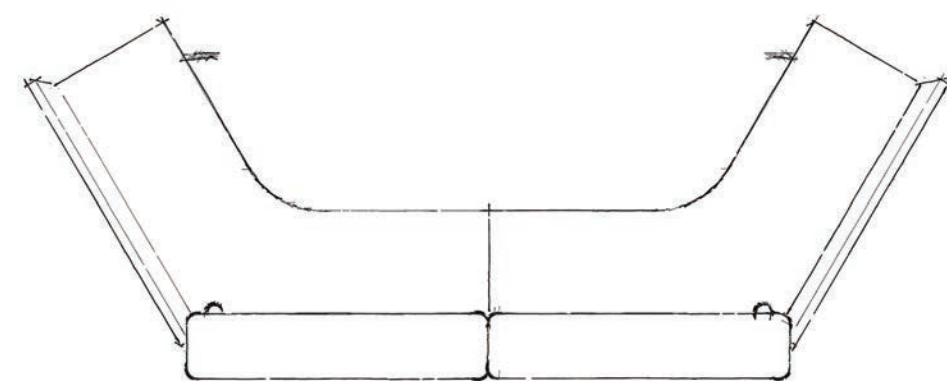

B

120°
120度转角完美展现接待系列产品。
The 120 degree angle shows the series of
the reception products perfectly.

主管+职员空间

办公主管位与职员位融合，功能设施完善齐全，半围合职员空间，便于沟通及交流。内置式走线功能强大而完备，办公区域整洁有序。

Executive space & staff space

Executive office space has complete functions, which integrates with staff work station. Half closed work station is suitable for smooth communication. Built-in routing is both strong and perfect. The working area is clean and ordered.