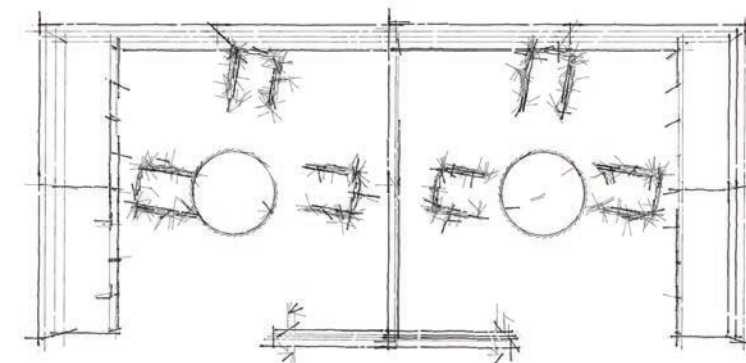

工字型四人职员位办公空间
“工” character pattern work station for 4 person