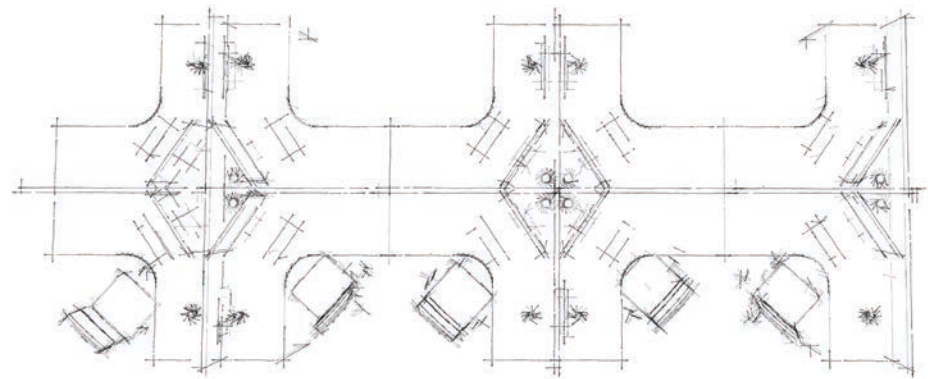

多材质屏风带来组合的乐趣，给空间增添一抹亮色。工字型职员位给予个人独立的办公空间，同时转身就可沟通，创造完美办公形态。

Various material partition offers pleasure of combination. "工" -shape workstation not only offers an independent working space but also the convenience of communication. It is an ideal working space.