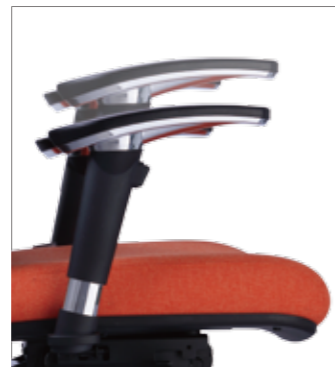

### 可升降坐垫设计

为适应不同身高所需高度，坐垫可手动升降，更贴合人体机能所需。

Smoothly up and down,  
freely chair height adjusting.

Powder coated gas lift with steel material inside, reduces the friction, and freely locates your chair at comfortable height.