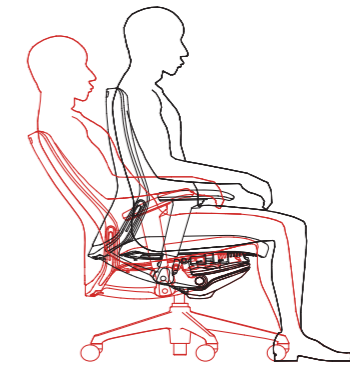

### 隐蔽式腰托，贴心呵护你的脊椎

根据人体工学与医学脊椎研究分析，我们在第三至第五节脊椎处设置隐蔽式腰托，减轻您久坐时脊椎压力以及椎间盘的负担，预防职业病。

Hidden Waist support,  
protect your backbone softly.

According to the ergonomic research and medical analysis, we set waist support between the 3rd and 5th section of backbone, which will release the burden of your body and prevent occupational disease.

### 自负重同步倾仰机构

倾仰之间，坐垫随身体而前后滑动，自负重同步倾仰机构，根据不同体重调节倾仰支撑力度，给你拥有犹如双手的恰当支撑。

Synchronism tilting auto-adjustable mechanism  
Seat slides following your body tilting.

Synchronism tilting auto-adjustable mechanism  
will adjust supporting force according to different weights.

#### 与你脊椎曲率相贴合的办公座椅

118度椅背倾仰，人体入座倾靠后，脊椎处在最舒适、自然状态，给您8小时健康呵护。

Chair back design,  
conform to curvature of backbone.

118, the angle makes people most comfortable  
and most free, provides 8-hour health care.

### 椅背可调角度设计

椅背可与垂直角度倾仰至23度，带来人体最舒适倚靠范畴。

Smoothly up and down,  
freely chair height adjusting.

Powder coated gas lift with steel material inside, reduces the friction, and freely locates your chair at comfortable height.