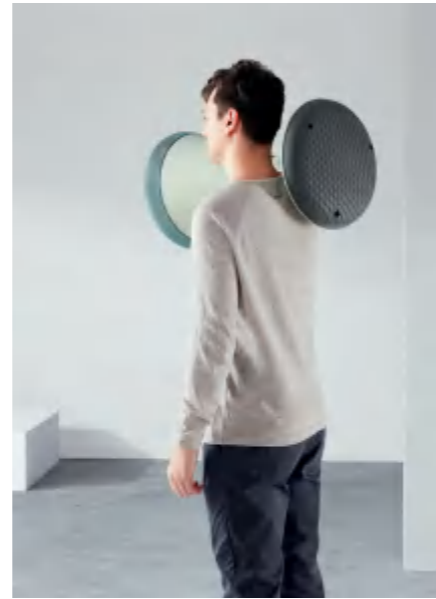

ANYWHERE.ANYTIME

放得下 - 体积小省空间

热辣小蛮腰，是青春的姿态；炫动的舞步，是不羁的潇洒；
无论什么环境，都迅速融入，诠释好本色，拥有一席之地！

Save Your Space

Waisted design adds a touch of dynamics to Chessa. Small in size,
delicate and dainty, Chessa can fit in any surroundings easily, whether
large or limited space.

滑不倒 – 防滑橡胶底座

跑鞋同等级橡胶底，禁得起千万次摩擦，
无论怎么变换坐姿，都稳稳地承托住你，
办公 or 会议无压力！

Skid-proof Rubber Base

Sneaker-grade rubber base can stand millions of
times of friction test. Whatever sitting position you
change into, Chesy always supports you steadily.