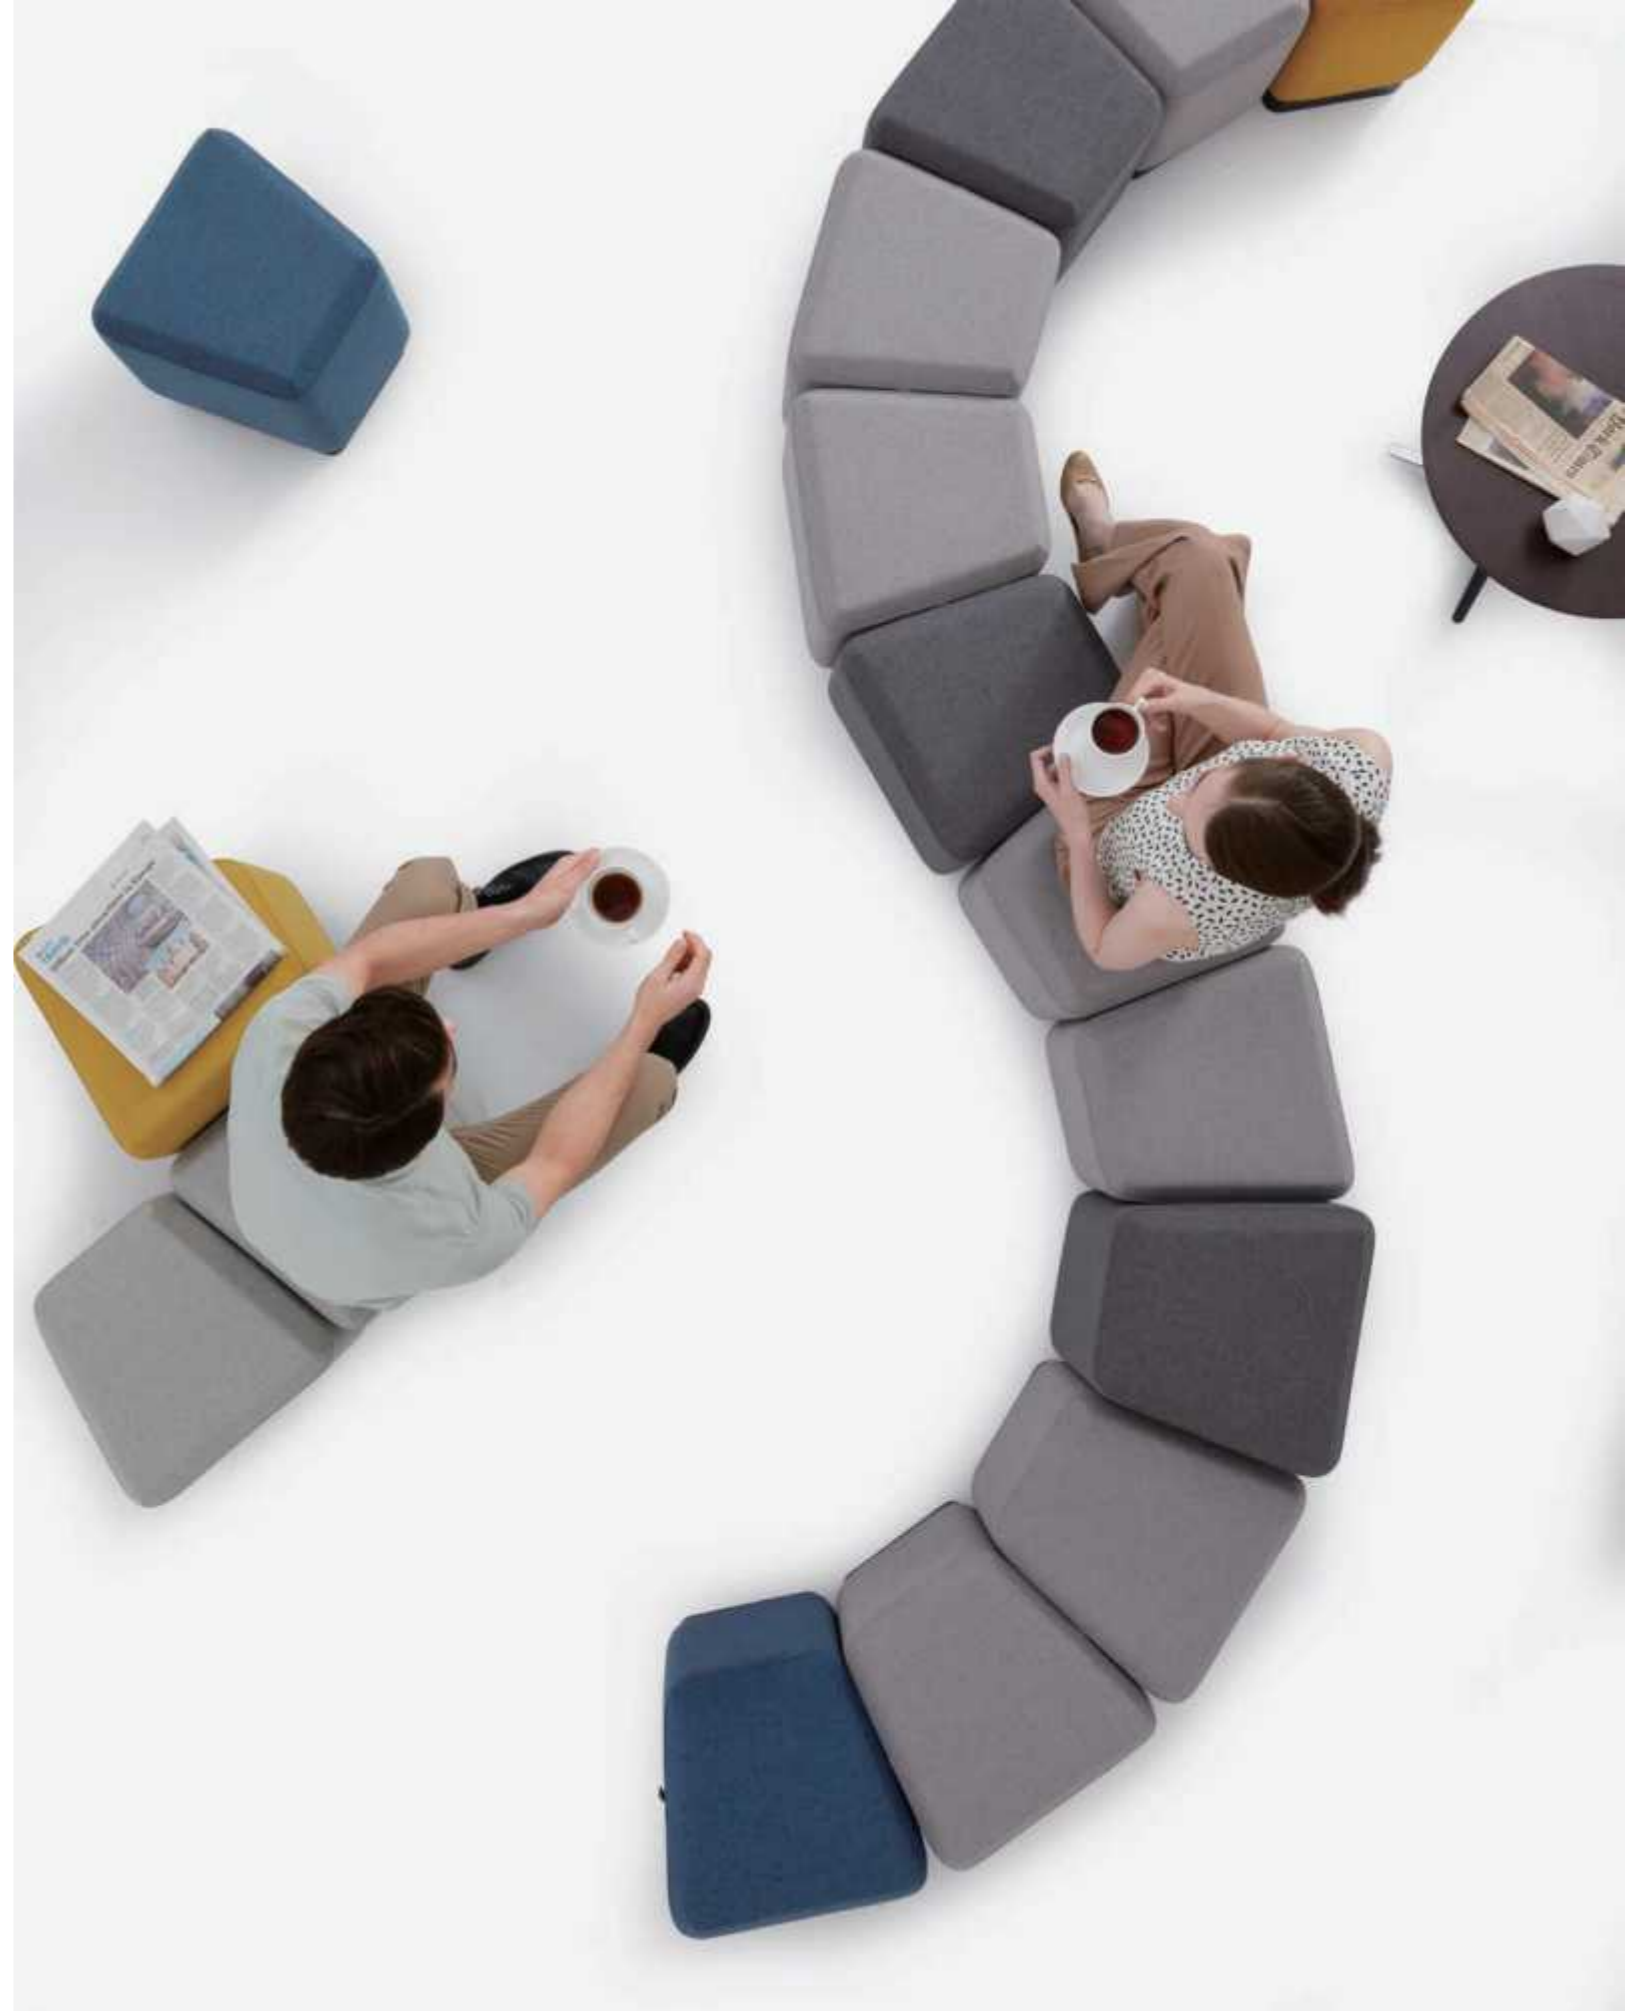

F8 花伴

其乐无穷

花伴，运用模块化的设计，
别出心裁的拼接，自由搭配的颜色，
换个角度，继续下一个话题。

Endless Joy

Flower. 8, modularized design,
unconventional splicing, free-matched
color,
create a different angle for your next
topic.