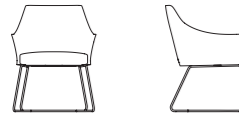

SF43.1.YR.G
SF43.1.MR.G
W680*D620*H840(mm)