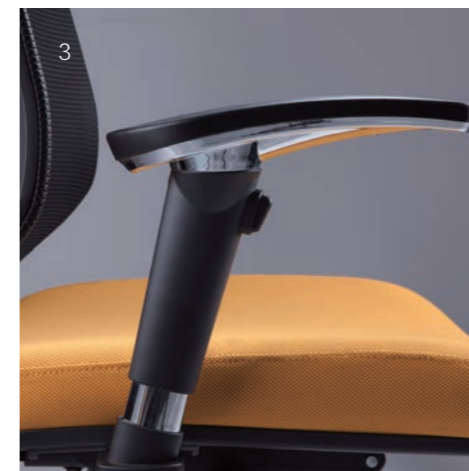

1. 升降头枕
2. 升降腰托
3. 可升降扶手
4. 意大利DONATI自重式倾仰机构

1. Adjustable headrest
2. Adjustable waist support
3. Adjustable arm
4. Self-weight reclining (Dead load tilting) mechanism, of Italian DONATI.

引进意大利DONATI品牌倾仰机构，通过旋钮控制，可帮助用户调节倾仰力度的大小。无需费力后靠，轻松通过使用者的自重完成倾仰动作，轻松调节坐姿。

Italian DONATI Brand tilting mechanism Introduced, by using control knob, user could adjust the leaning tension. Without any strength, the user's weight could accomplish forward and backward action, to adjust sitting easily.

Vogue 提供多色靠背、坐垫选择，满足不同空间色系的搭配需求。

Vogue provide variety color of back, seat for choose, to match diverse match demand of color system.

黑塑款 CNH40STG.A
白塑款 CNH40-1STG.A
W635*D620*H1150
W635*D620*H1150

黑塑款 CNH40STG.N
白塑款 CNH40-1STG.N
W635*D620*H1155
W635*D620*H1155