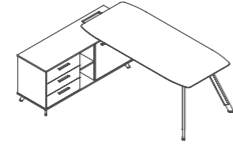

DN87L/R
W1800*D1630*H750(mm)
W2000*D1630*H750(mm)