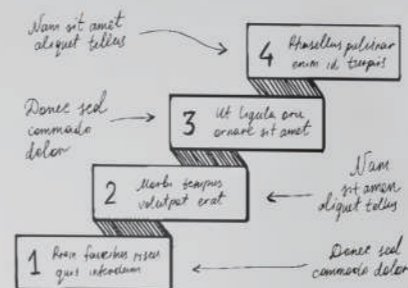

STRATEGIC GOALS