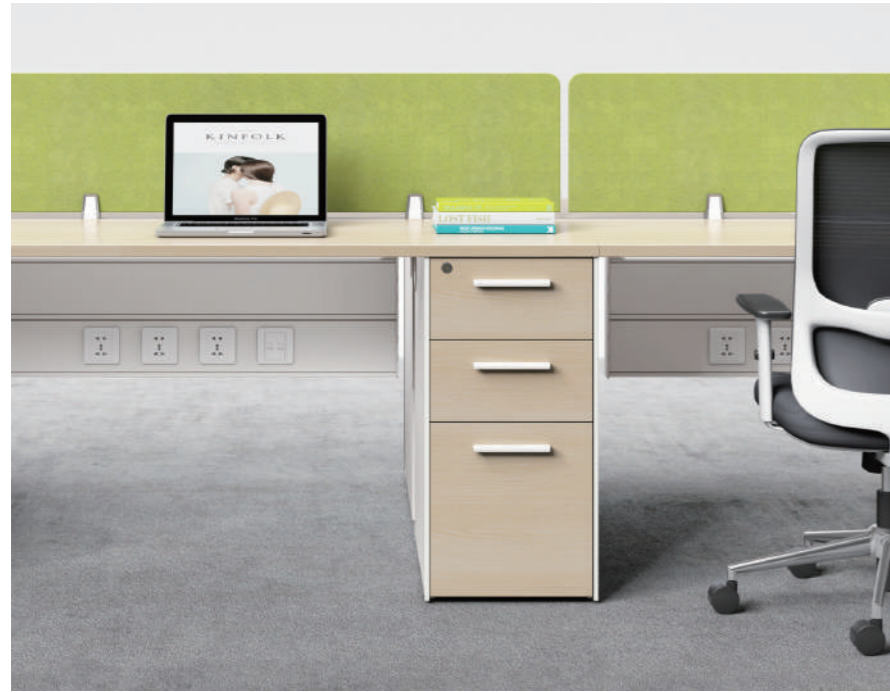

自定义 优化空间
“Bespoke” , Optimization of Space

注重协作性，带柜一字位，利用模块化设计，合理收纳办公与私人物品，“1+1”的组合排列，在空间中无限延伸，大大提升空间利用率。

Focus on teamwork, I-shaped with cabinets, modular design, proper storage space of office and personal belongings. “1+1” assembly and array extends infinitely in space, a great improvement of space utilization ratio.