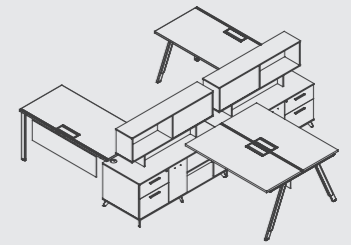

功能与智慧的有机组合
Combination of Functions and Intelligence

中轴柜，结合现代办公的多种姿势，合理收纳资料文件，兼顾私密性，打造一个专属于你的独立工作站。

Shared central cabinet, linking to multi-scenarios of modern office, and realization of proper storage of files and documents with privacy consideration: an independent workstation of your own.