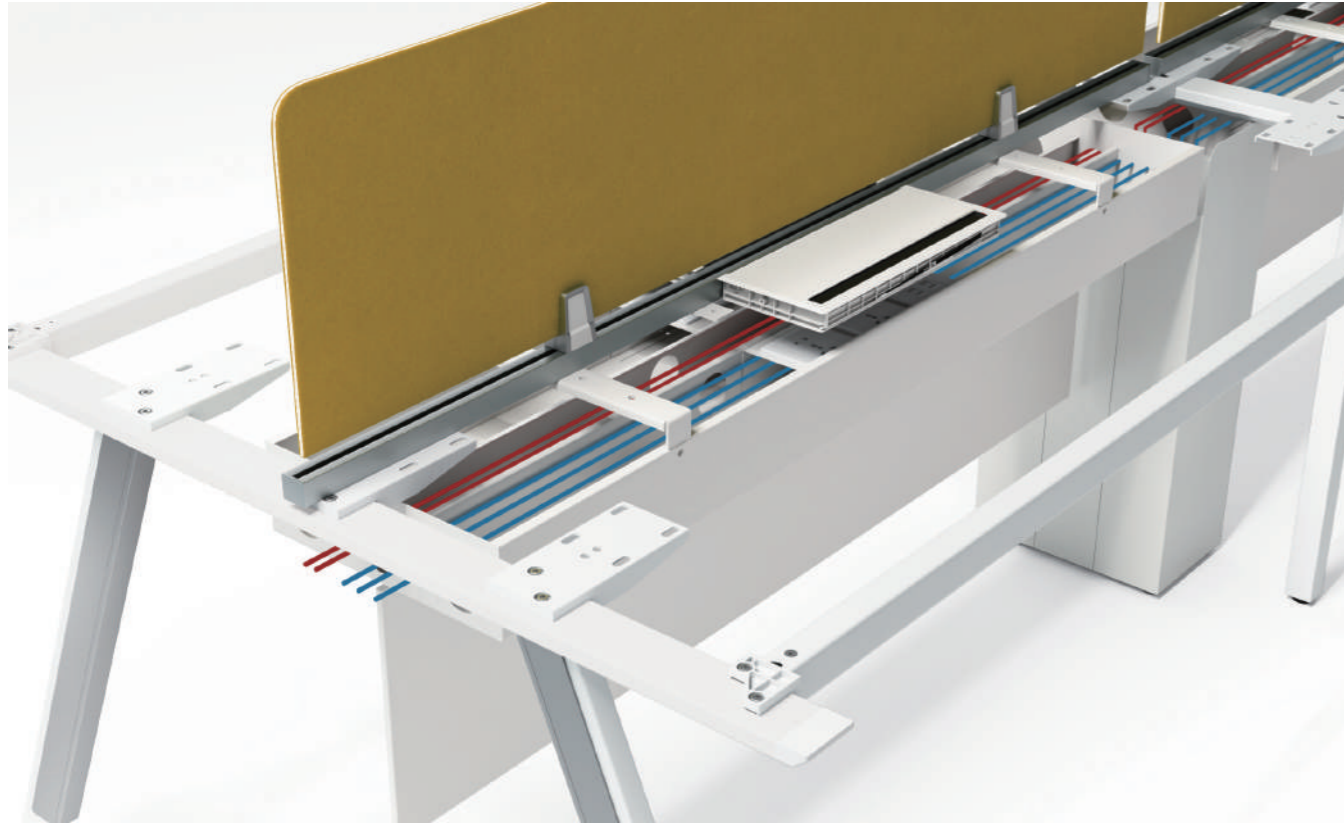

新增屏风槽，与主续桌间隙等长，实现邻桌之间无缝连接，再也不必担心小物件掉落丢失。屏风夹设计，上可夹屏风，下可夹挡板，与屏风厚度紧密贴合，安装方便，操作简单。

Newly added screen slot, as long as the gap between main desk and extended desk, thus seamless connection between desks to avoid small gadgets dropping or losing. Screen clip design can be used to clip the screen above and the modesty panel under the desk. Closely fitted to the thickness of the screen, easy to assemble and operate.

私密专注 符合新一代审美

Privacy-friendly

an Coincidence with Modern Aesthetics

出字位, 较之工字位的灵活协作, 注意力更加集中, 方便独立思考, 年轻、时尚的色彩搭配, 打造明快、开放的工作环境。

Compared to the double E-shaped workstation, the H-shaped workstation aims at flexible work coordination. The enclosed workstation is good for concentration and independent thinking. Young and fashionable match of colors create a concise and open work environment.

安全升级 创新走线形式
Upgraded Safety, Innovative Routing

钣金走线槽，全面优化走线系统，整合现代办公桌系统的用电需求，50cm 强弱电分离，保证高负荷的电源开关、稳定的信号传输，快速流通，互不干扰。挂边式线盒，紧密贴合桌面边沿，减少使用面积盲区，节约空间。

Metal plate cable routing slot optimize the whole cable routing system. It integrates power demand of modern office desks, with 50cm separation between strong and weak current ensuring the steady, fast and non-interfering signal transmission of the heavy-load switch. The close-to-edge cable box is closely fitting to the very edge of the desk, minimizing unused area to save space.