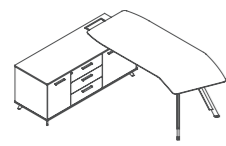

主管位 / Executive Desk

DN89L/R
W2200*D1800*H750(mm)