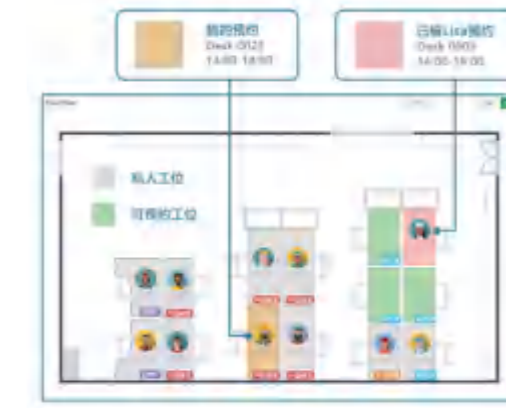

VI-201908P1-1000

I-TECH

固定组合系统

Fixed Office System

一成不变的办公环境就像无形枷锁，束缚着职场人的工作热情与灵感。I-tech 固定系统依据屏风，自由组合不同办公形态：一字形、十字形、工字形、L形、S形、Y形……多变的组合形态，打破了传统办公环境的束缚，快速激发团队工作热情，让员工真正主动爱上工作。

Creativity and passion will always be shackled by the rigid office setting exuding an infinite dullness. Fixed Office System of I-tech can be matched and mixed into different combinations: linear, X-shaped, H-shaped, L-shaped, S-shaped, Y-shaped...variable office setting will always intrigue people's working passion.

长时间坐着办公，让现代人普遍处于亚健康状态，工作效率大打折扣。I-tech 升降系统，坐站交替健康办公的同时，实现手机操控，工位预约的智能化办公，真正实现 5G 时代，数据化高效率办公。

Many people nowadays are in sub-health status as a result of long sitting, and working efficiency is thus severely degraded. The height-adjustable system is for sit-to-stand working mode, it could be controlled by smart phones, and workstation reservation is also available on it. Keep up with the 5G era with I-tech system for digital and highly efficient working.

工位预约，共享办公
Workstation Reservation for Co-working Space

I-TECH

智能升降系统

Smart Height-adjustable Office System

手控版、APP 双控升降
Manual Control and App Control

久坐提醒

Long-time sitting alert

铃声 / 震动主动提醒，更换姿势。
An alarm will be triggered to remind you of changing your posture.