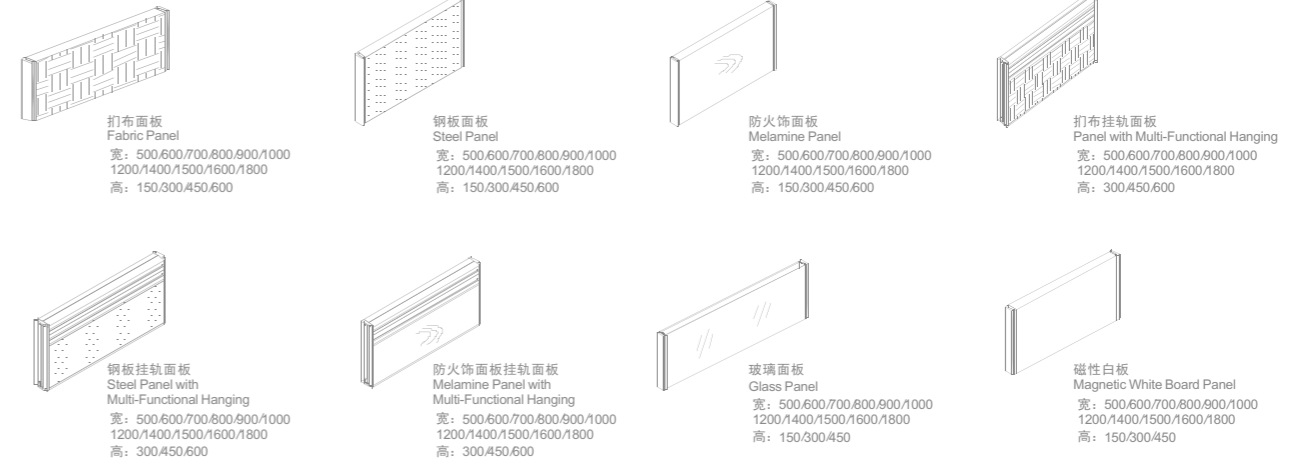

出字形

工字形

十字形

120°

- 1、铝合金材质的屏风立柱，对工位起支撑作用。
- 2、玻璃材质的屏风板，也可选用磨砂玻璃、亚克力等材质进行替换。
- 3、走线板选用铝合金材质的型材进行组合。
- 4、屏风板的材质选用扞布、防火饰面板、钢板等。

1. Aluminum ally post plays a supporting role.
2. The glass screen partition board can be replaced by frosted glass, textile coated board, PMMA, and so on.
3. The wiring partition is assembled by aluminum ally.
4. There are many kinds of material for your choice, such as textile, board fireproofing, steel plates so on.

PS620职员位以防火饰面板、扞布面板与玻璃三种材质进行混搭，在保持相对私密的同时不影响沟通。支持无限延伸组合，可进行“出”字、“十”字等形式组合，满足各种团队作业需要。

PS620 clerk desk has three materials, board fireproofing, textile coated board and glass, saving personal privacy even at the time of endless expense let it combine ‘出’, ‘十’ and other shapes to satisfy different needs.

屏风柱备有七种标准高度 900、1050、1200、1350、1500、1650、1800 (mm)

PANEL POST HAS SEVEN STANDARD HEIGHTS 900、1050、1200、1350、1500、1650、1800

屏风柱的类型 PANEL POST

屏风格 PANEL TILE (mm)

配件 ACCESSORIES

桌板 DESK TOP (mm)

鉴于产品不断求进更新, 产品规格等日后若有变动, 产品以实物为准, 如有修改不再另行通知。
Product specification changes are subject to the real product. No further notice prior to changes.