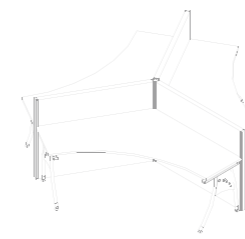

出字形

工字形

120°

十字形

PS620系列以工作位的组合居多，沉稳又不失活泼，是圣奥屏风家族里较为经典的一款产品。

PS620 series usually used as station, this series to be a classical products in Screen Family.

PS620

Panel Series