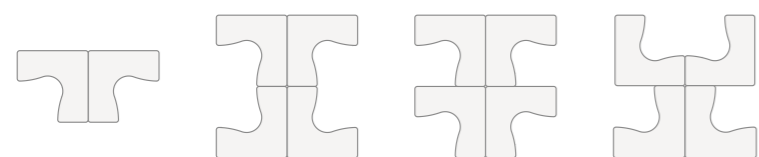

出字形

工字形

十字形

120°

- 1、铝合金材质的屏风立柱，对工位起支撑作用。
- 2、玻璃材质的屏风板，也可选用磨砂玻璃、亚克力等材质进行替换。
- 3、走线板选用铝合金材质的型材进行组合。
- 4、屏风板的材质选用扞布、防火饰面板、钢板等。

1. Aluminum ally post plays a supporting role.
2. The glass screen partition board can be replaced by frosted glass, textile coated board, PMMA, and so on.
3. The wiring partition is assembled by aluminum ally.
4. There are many kinds of material for your choice, such as textile, board fireproofing, steel plates so on.