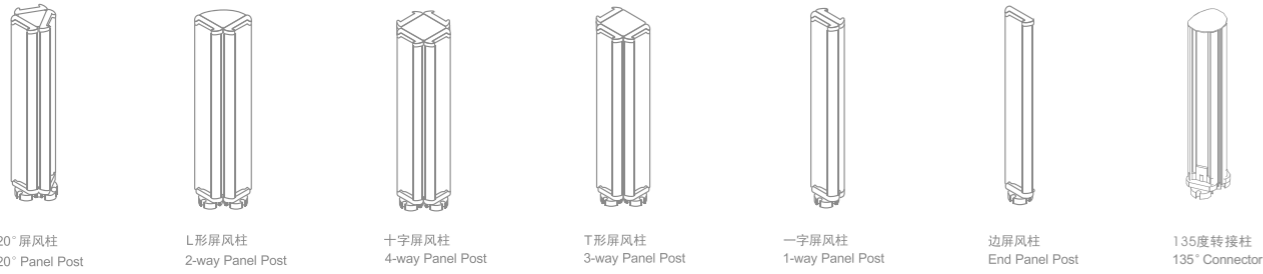

出字形

工字形

十字形

120°

- 1、铝合金材质的屏风立柱，对工位起支撑作用。
- 2、玻璃材质的屏风板，也可选用磨砂玻璃、亚克力等材质进行替换。
- 3、走线板选用铝合金材质的型材进行组合。
- 4、屏风板的材质选用扞布、防火饰面板、钢板等。

1. Aluminum ally post plays a supporting role.
2. The glass screen partition board can be replaced by frosted glass, textile coated board, PMMA, and so on.
3. The wiring partition is assembled by aluminum ally.
4. There are many kinds of material for your choice, such as textile, board fireproofing, steel plates so on.

PS620职员位以防火饰面板、扞布面板与玻璃三种材质进行混搭，在保持相对私密的同时不影响沟通。支持无限延伸组合，可进行“出”字、“十”字等形式组合，满足各种团队作业需要。

PS620 clerk desk has three materials, board fireproofing, textile coated board and glass, saving personal privacy even at the time of endless expense let it combine ‘出’, ‘十’ and other shapes to satisfy different needs.

屏风柱备有七种标准高度 900、1050、1200、1350、1500、1650、1800 (mm)

PANEL POST HAS SEVEN STANDARD HEIGHTS 900、1050、1200、1350、1500、1650、1800

屏风柱的类型 PANEL POST

屏风格 PANEL TILE (mm)

配件 ACCESSORIES

桌板 DESK TOP (mm)

鉴于产品不断求进更新, 产品规格等日后若有变动, 产品以实物为准, 如有修改不再另行通知。
Product specification changes are subject to the real product. No further notice prior to changes.