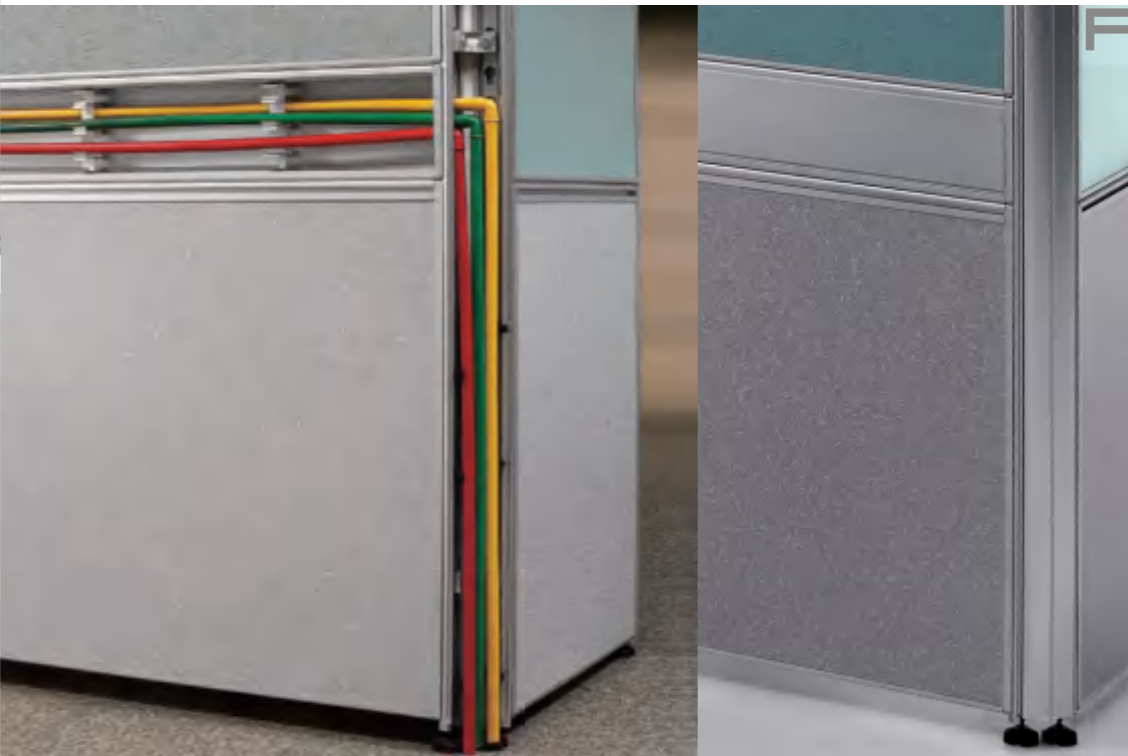

将PN600进行放大观察，我们会发现这些东西——

- 1、吊挂式书柜，配以卷帘门，安全使用的同时，科技感十足。
- 2、屏风主管位，日常使用时，它作为桌面整体的一部分，可增加有效使用面积。有访客时，可作为洽谈桌使用，营造和谐的洽谈氛围。
- 3、磁性板屏风，我们推荐的磁性板屏风可让您进行日常的备注作业，您也可根据需要选择其他的材质进行替换。
- 4、走线系统，将走线融于屏风板是屏风工位的设计方式之一，PN600延续此设计，并在细节处进行雕琢，让使用更趋人性化。

Observing PN600 carefully, you can find the following advantages:

- 1.Hanging-style bookshelf, high-quality shutter door, safe for your use, and gives the high-tech feeling.
- 2.Executive table, it can be used as a part of the desk in daily work, adding the available area, and also can be used as the talking table when a customer come, constructing an conversation environment.
- 3.Magnetic screen, we recommend it for it can supply you with an area to make daily remarks.
- 4.Wiring system. Arrange wires in the screen is a tradition in screen design. PN600 inherits this and concentrating on the details, adding more humanization to this series.