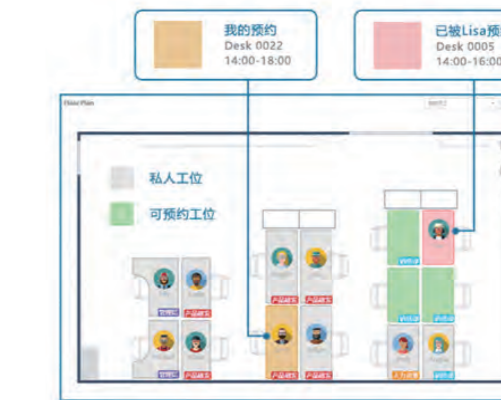

I-TECH

Sunon

I-TECH

Fixed Office System

Creativity and passion will always be shackled by the rigid office setting exuding an infinite dullness. Fixed Office System of I-tech can be matched and mixed into different combinations: linear, X-shaped, H-shaped, L-shaped, S-shaped, Y-shaped...variable office setting will always intrigue people's working passion.

Many people nowadays are in sub-health status as a result of long sitting, and working efficiency is thus severely degraded. The height-adjustable system is for sit-to-stand working mode, it could be controlled by smart phones, and workstation reservation is also available on it. Keep up with the 5G era with I-tech system for digital and highly efficient working.

Workstation Reservation for Co-working Space

I-TECH

Smart Height-adjustable Office System

Manual Control and App Control

An alarm will be triggered to remind you of changing your posture.

Sitting/standing time and calorie consumption data will be recorded for health analysis.