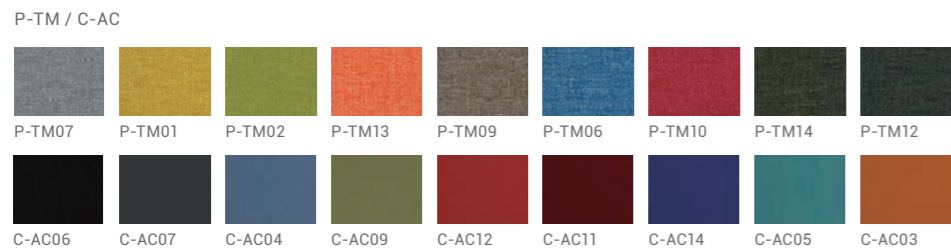

15 colors available for your choice

Different space style calls for different colors.
15 kinds of fabrics and seat colors for you to
create diversified office environment.

Specification

Backrest

Seat

Backrest / Seat