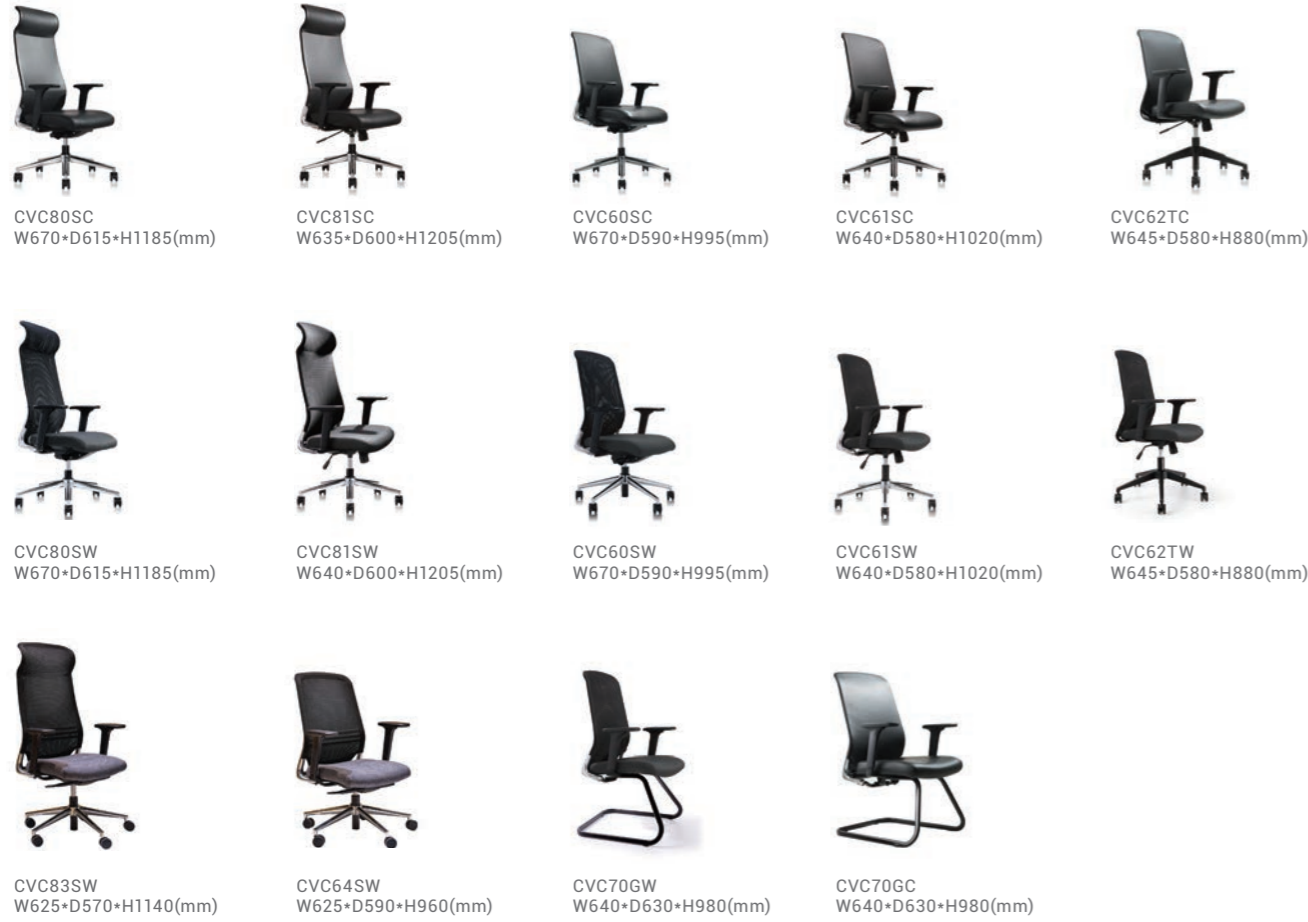

VICH I
Metal element lights up the space

VICH II
Fabric adds soft twist to the space

VICH II :

Swallow tail design, perfect proportion

The essence of swallow tail design lies in its perfect proportion and close-fitted cutting; The stainless steel framework arranges the proportion according to human spinal structure, relieving spinal pressure and ensuring your health.

1. Portable headrest, on or off at your will;
2. One-touch manual lock, to adjust height and tilting angle;
3. 125 degrees tilting angle, perfect for a good nap;
4. Armrest height, adjustable for reducing the pressure on your elbow.

15 colors available for your choice

Different space style calls for different colors.
15 kinds of fabrics and seat colors for you to
create diversified office environment.

Specification

Backrest

Seat

Backrest / Seat