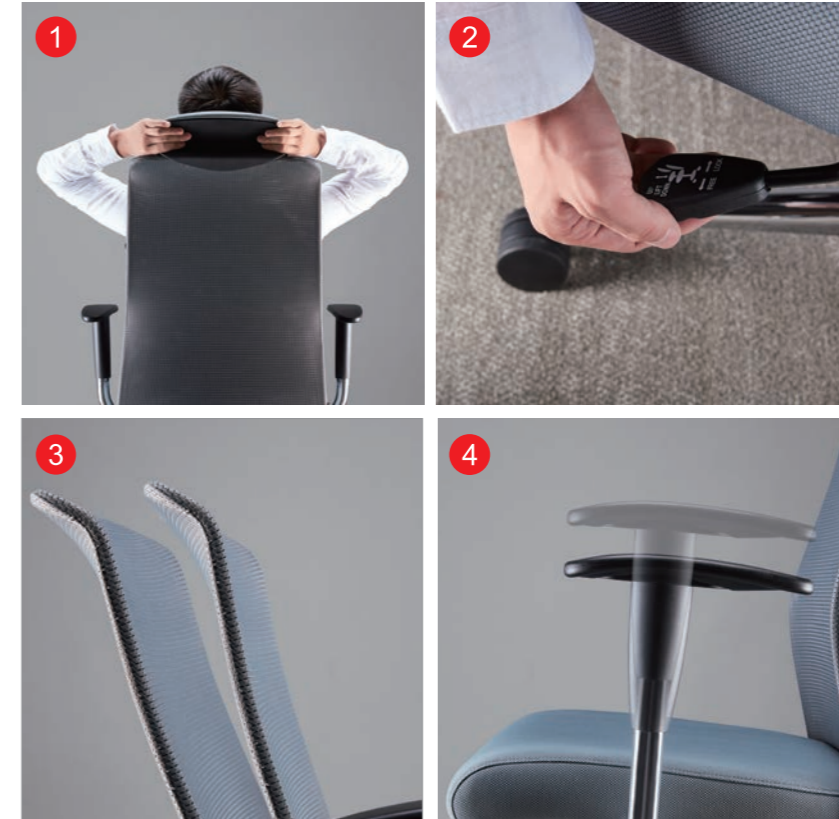

1. Italian Donati self-activated chassis for tilting backward and forward;
2. Ergonomic back lines closely fit your spine;
3. Headrest with quality mesh and fabrics, wear-resistant, durable, resilient yet breathable;
4. Widened T-shaped armrest provides solid support to your arm, relieving the pressure on your neck and shoulder.

VICH I
Metal element lights up the space

VICH II
Fabric adds soft twist to the space

VICH II :

Swallow tail design, perfect proportion

The essence of swallow tail design lies in its perfect proportion and close-fitted cutting; The stainless steel framework arranges the proportion according to human spinal structure, relieving spinal pressure and ensuring your health.

1. Portable headrest, on or off at your will;
2. One-touch manual lock, to adjust height and tilting angle;
3. 125 degrees tilting angle, perfect for a good nap;
4. Armrest height, adjustable for reducing the pressure on your elbow.