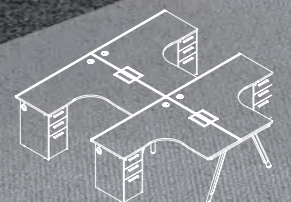

**Privacy-friendly
an Coincidence with Modern Aesthetics**

Compared to the double E-shaped workstation, the H-shaped workstation aims at flexible work coordination. The enclosed workstation is good for concentration and independent thinking. Young and fashionable match of colors create a concise and open work environment.