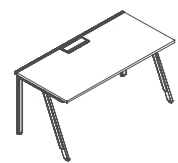

Workstation

DN60
W1200•D628•H750(mm)
W1400•D728•H750(mm)
W1500•D728•H750(mm)
W1600•D728•H750(mm)