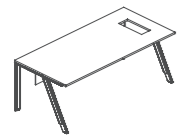

DN85
W1600•D750•H750(mm)
W1800•D900•H750(mm)
W2000•D900•H750(mm)