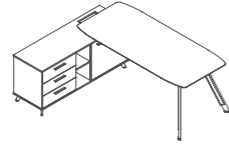

Formal meeting system. The minimalistic desk top and outward legs bring bigger legroom. Even a big meeting of 8-12 people won't find it cramped.

Executive Desk

DN89L/R  
W2200•D1800•H750(mm)

DN88L/R  
W2250•D1780•H750(mm)  
W2450•D1780•H750(mm)