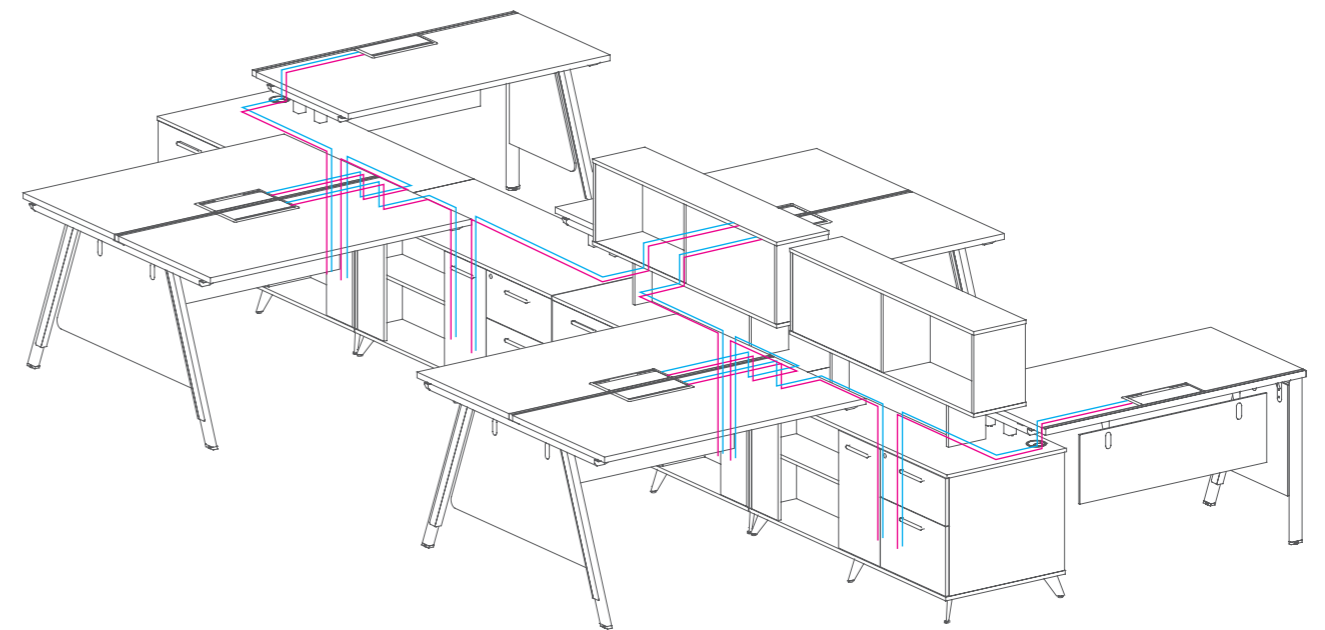

Wireless Connection, Cleaner Office

The in-cabinet cable routing safely hides cables. The meticulous attention to details keeps the whole office environment more compact and clean.