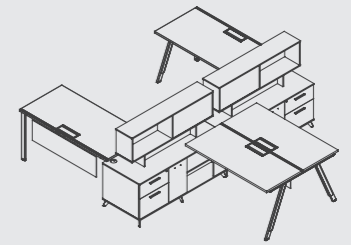

Combination of Functions and Intelligence

Shared central cabinet, linking to multi-scenarios of modern office, and realization of proper storage of files and documents with privacy consideration: an independent workstation of your own.