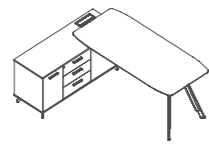

Formal meeting system. The minimalistic desk top and outward legs bring bigger legroom. Even a big meeting of 8-12 people won't find it cramped.

Executive Desk

DN89L/R  
W2200•D1800•H750(mm)

DN88L/R  
W2250•D1780•H750(mm)  
W2450•D1780•H750(mm)