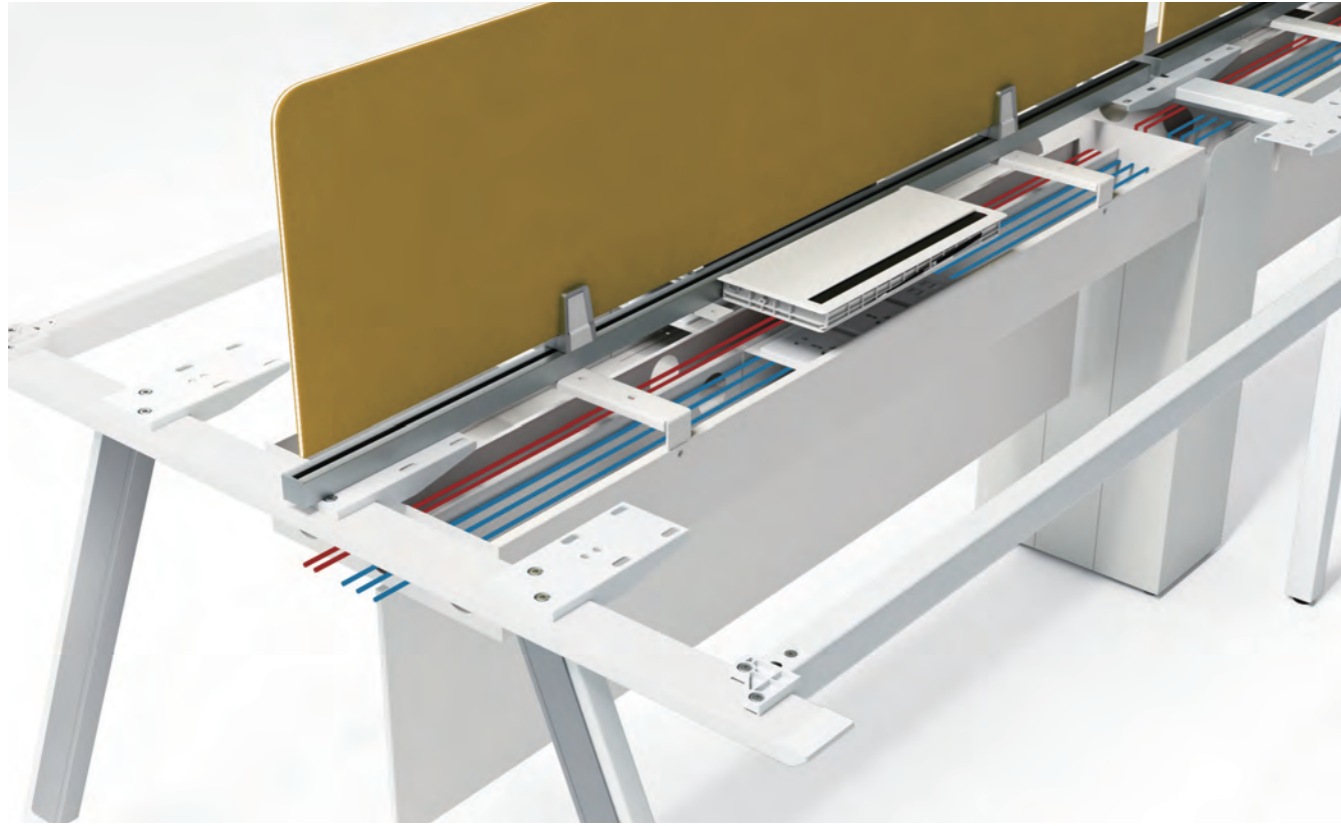

### Detailed Design, Closer Connection

Newly added screen slot, as long as the gap between main desk and extended desk, thus seamless connection between desks to avoid small gadgets dropping or losing. Screen clip design can be used to clip the screen above and the modesty panel under the desk. Closely fitted to the thickness of the screen, easy to assemble and operate.

**Privacy-friendly  
an Coincidence with Modern Aesthetics**

Compared to the double E-shaped workstation, the H-shaped workstation aims at flexible work coordination. The enclosed workstation is good for concentration and independent thinking. Young and fashionable match of colors create a concise and open work environment.

#### Upgraded Safety, Innovative Routing

Metal plate cable routing slot optimize the whole cable routing system. It integrates power demand of modern office desks, with 50cm separation between strong and weak current ensuring the steady, fast and non-interfering signal transmission of the heavy-load switch. The close-to-edge cable box is closely fitting to the very edge of the desk, minimizing unused area to save space.

Triangular prism cable riser matched with a flip box makes cables to rise from three sides, avoiding sophisticated cable routes and catering to heavy power demand from high-volume office.