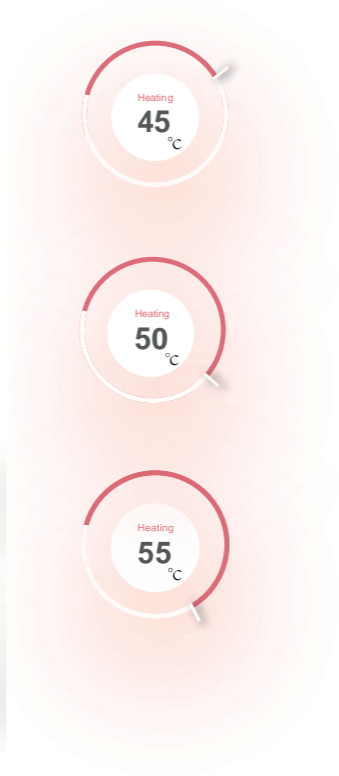

130°, Art of Noon Break

With the widened 30cm armrests as pillows, the ergonomically-designed 130° curve perfectly fitting human cervical spine, and highly-resilient moulded foam of exactly the right level of softness, Cherish will take you into a sweet sweet dreamland in no time.

ELITE

Work in your office, and win the case thousands of miles away!

Multiple choice

Various Material, Multiple Choice

Concise and elegant, it is an artwork of straight lines and right angles, as well as blocks and planes. Using linen as surface material, it adds a stylish air to the environment.

Craftsmanship

Sit or Lie Down as You Want

The seat depth could be easily switched between 2 levels. 53cm, for receiving guests, for treating friends; 105cm, for taking a break, for having a nap. Different seat depths, different life modes.