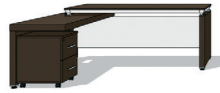

Outlet box (meeting table)

This meeting table has powerful wiring system and videl function.

Executive Table

EE80  
W2000\*D2200\*H760  
W2200\*D2200\*H760  
W2400\*D2200\*H760  
W2600\*D2200\*H760

EE82  
W3200\*D2400\*H760  
W3000\*D2400\*H760  
W2800\*D2400\*H760