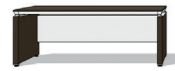

EE87
W1600*D800 *H760
W1800*D800 *H760
W2000*D1000*H760
W2200*D1000*H760
W2400*D1000*H760