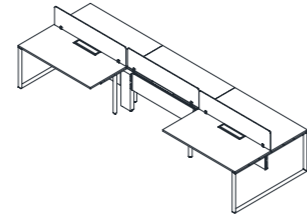

DIXLK.GB  
W1200\*D350\*H28(mm)  
W1400\*D350\*H28(mm)  
W1500\*D350\*H28(mm)  
W1600\*D350\*H28(mm)

Product Specifications

Combination

Combination of Extended Pairing Desk

Combination of Extended Pairing Desk  
(one fixed cabinet per desk)