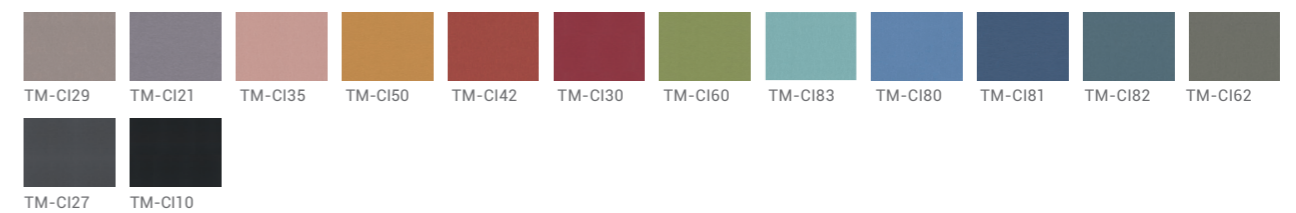

Given that products may be updated constantly, no further notice will be given in regard of changes in specification, and the real product shall be considered as final.