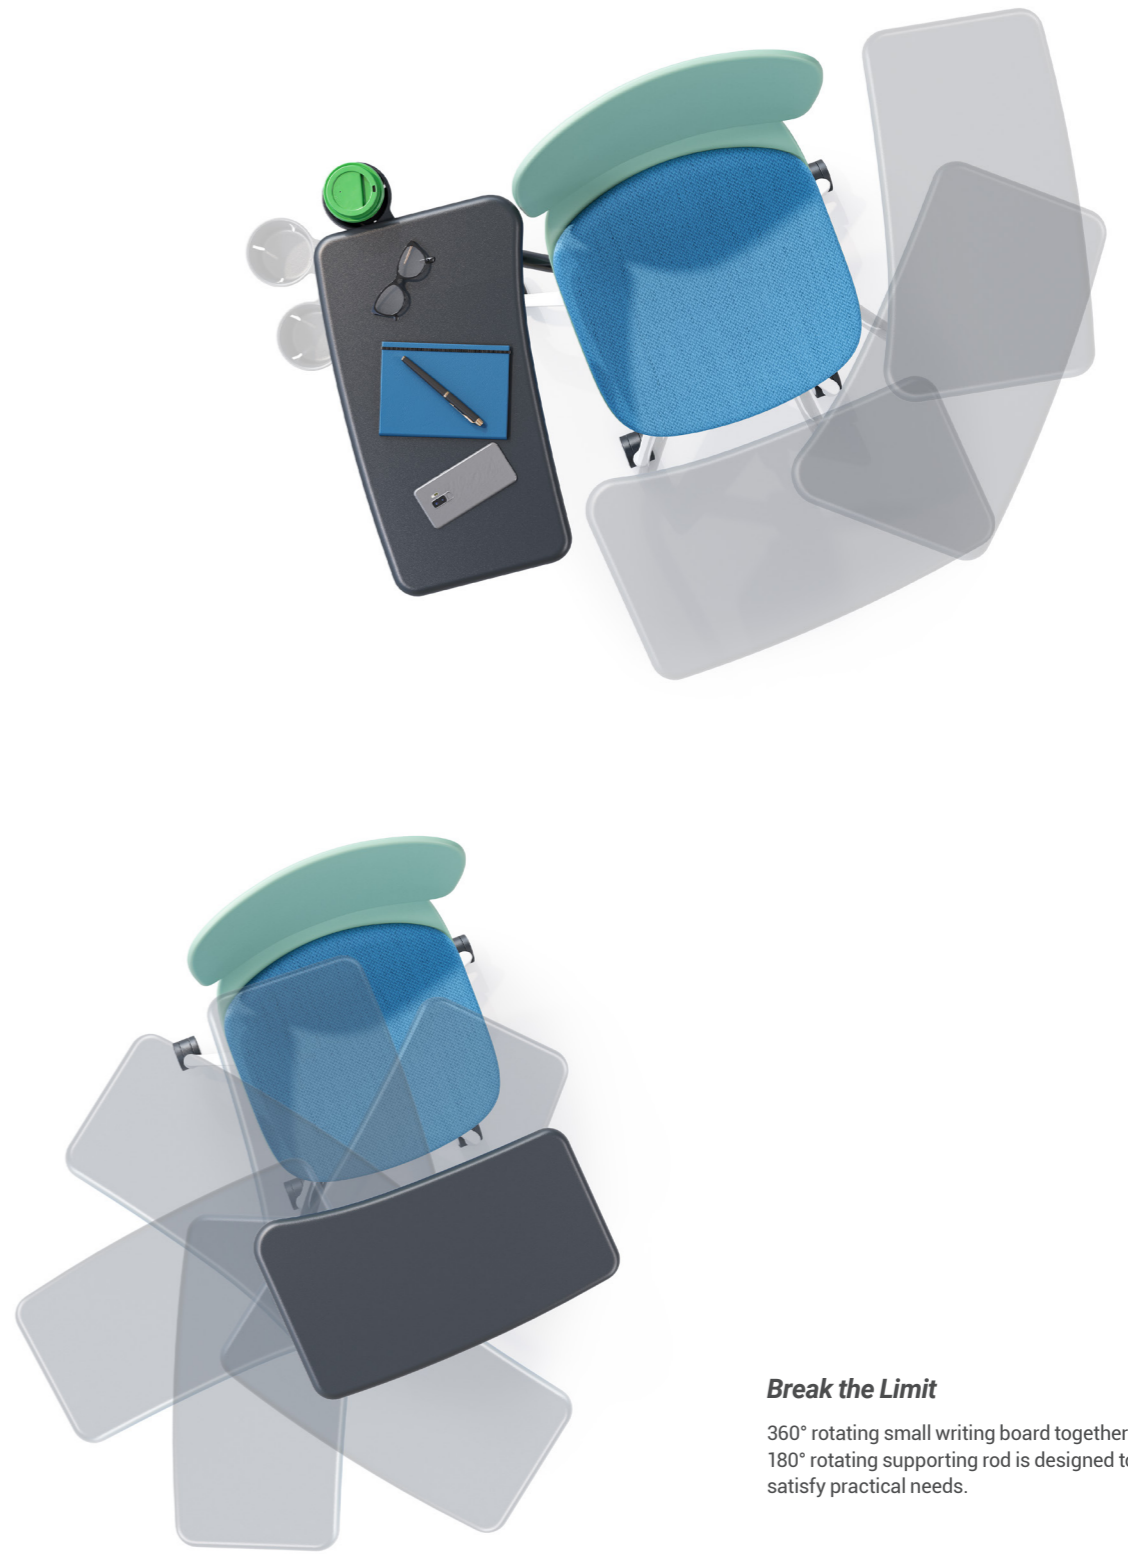

## ***A Charming Beauty***

The slim and long legs give Model a commanding presence, while the foam-made seat cushion shows its tenderness.

*Eye-pleasing options  
for cushions*

## Anything but Ordinary

Model can either harmonize with desks or simply stands alone as it can be configured with a writing board.

**Break the Limit**

360° rotating small writing board together with 180° rotating supporting rod is designed to satisfy practical needs.