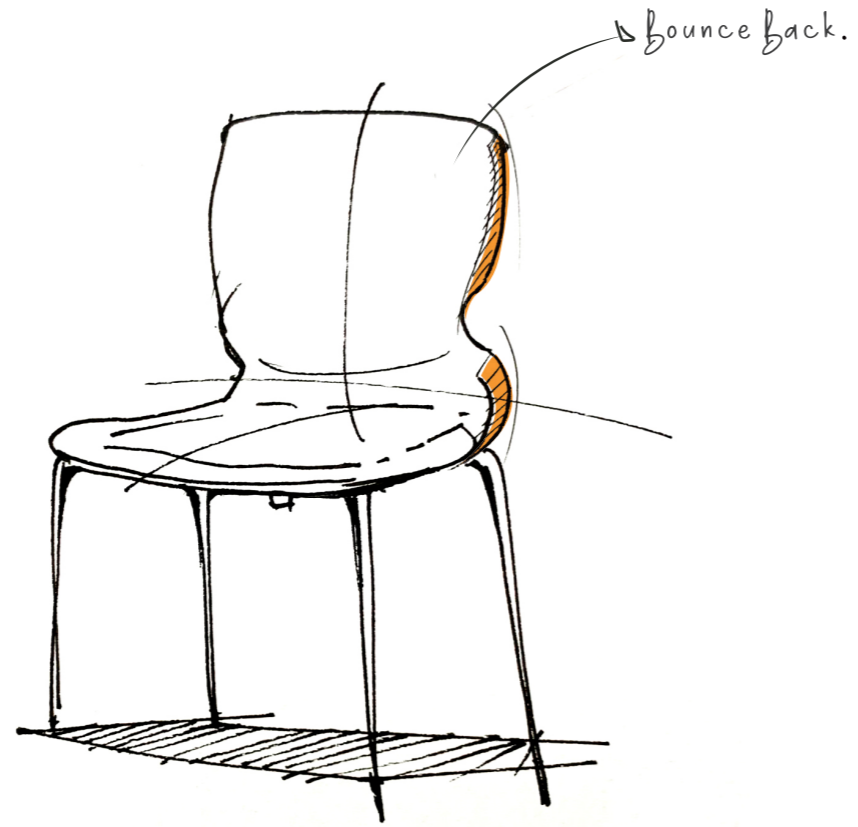

Eyes on shape

Model, just as its name conveys, is blessed with a curvy body. Every part is well-defined to create a perfect stunner.