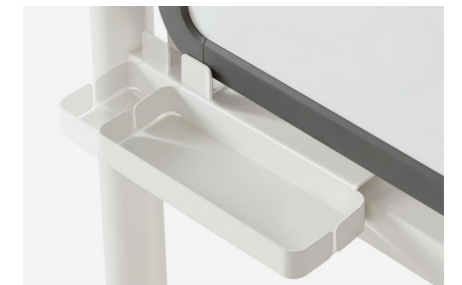

Mobile Whiteboard for Instant Creativity

The whiteboard features a 360° flip function, doubling the writing space, and also serves as an instant partition wall.

Spacious Gap to Avoid Hand-Pinching

Pen Holder with Whiteboard Limiter

The controller enables smooth transitions with a single touch. With a range of 820mm to 1050mm, it ensures optimal posture and comfort for all users.

Controller

Non-Slip Rack

At a fixed height of 950 mm, the podium supports a natural, comfortable posture for the presenter. Power and device connections run through hidden channels inside the drawer and up the column, keeping the surface tidy and the space visually calm. Attention stays where it belongs, fully on the presentation.