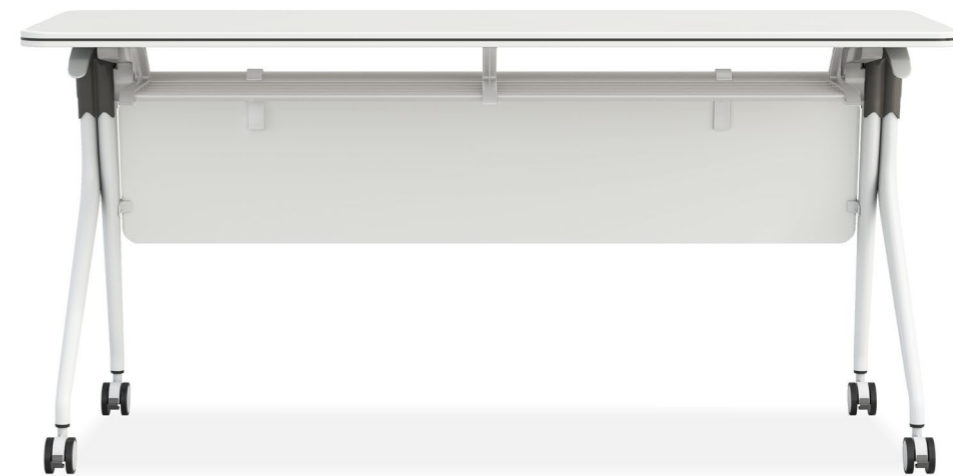

V-shape seminar model

Say goodbye to the monotonous meeting spaces. 5 shapes of tabletops adapt to different meeting requirements and the unique V-shape minimizes visual distractions.

Mandis