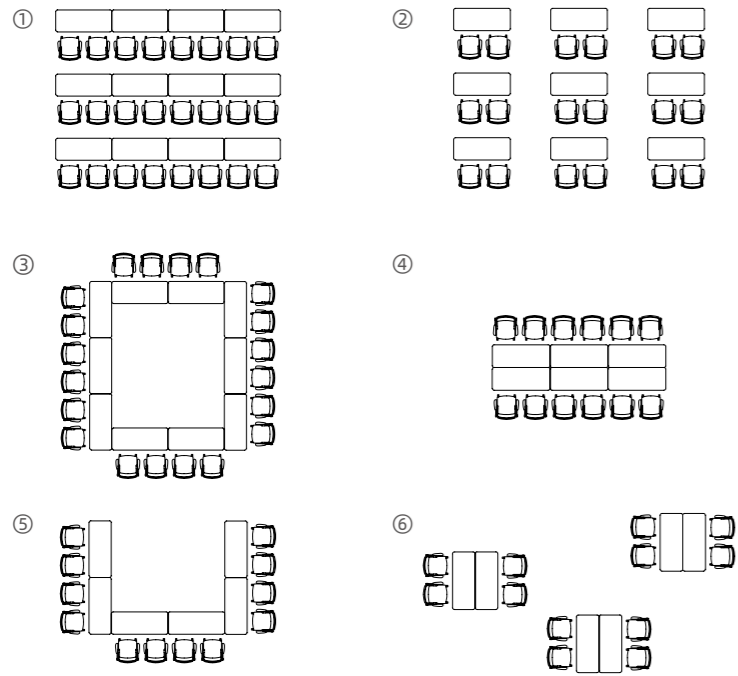

Mobile Whiteboard for Instant Creativity

The whiteboard features a 360° flip function, doubling the writing space, and also serves as an instant partition wall.

Spacious Gap to Avoid Hand-Pinching

Pen Holder with Whiteboard Limiter