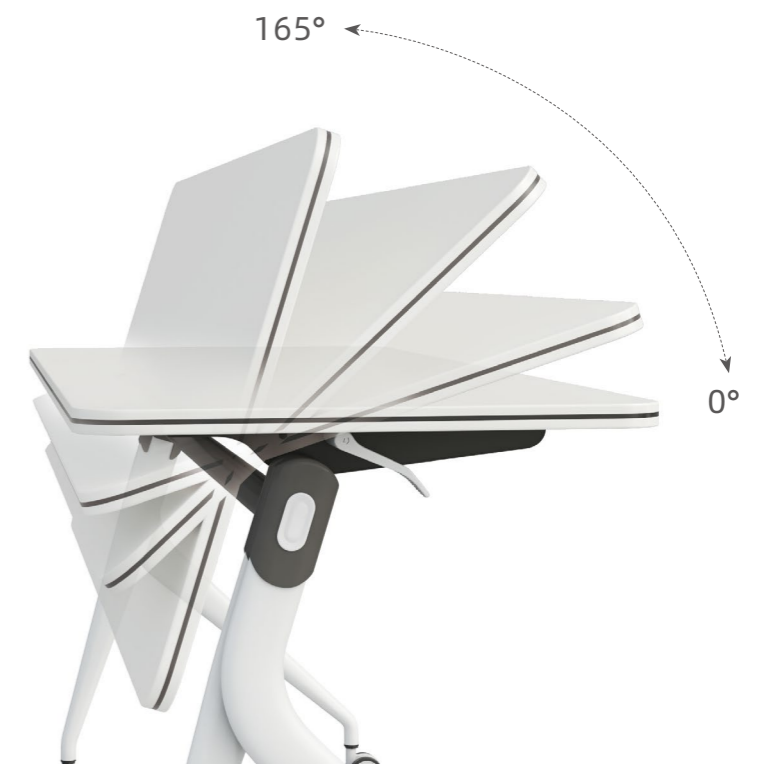

Rectangle-shape (with rounded corner)—training model

Rectangle-shape enables face-to-face communications and brings a collision of ideas. The rounded corner avoids bumps and enhances visual aesthetics.

Compression without compromise

Optimize your real estate footprint through a practical folding control.