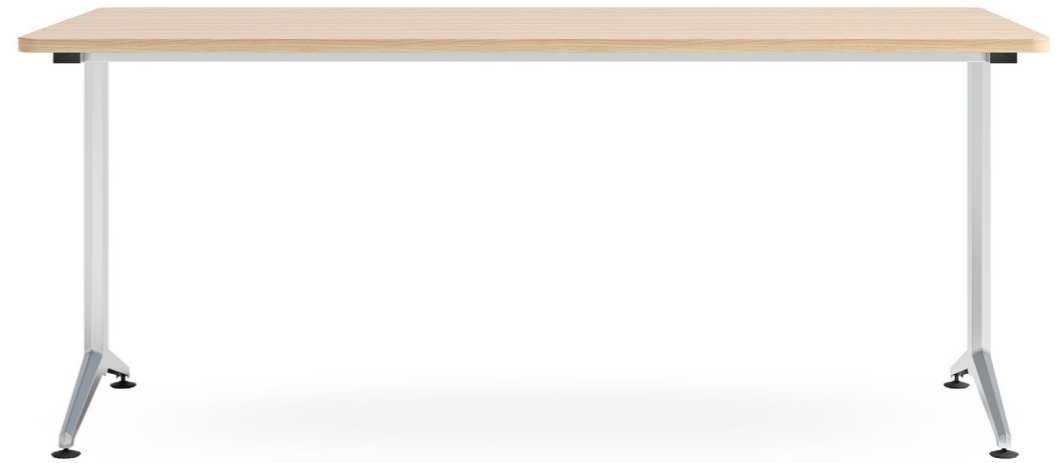

Break the Boundary

Brainstorming at any time.
A place where different ideas meet. A rich of feet
and colors offer options for every aesthetic.
A place to settle in and tackle a few tasks.

Trans